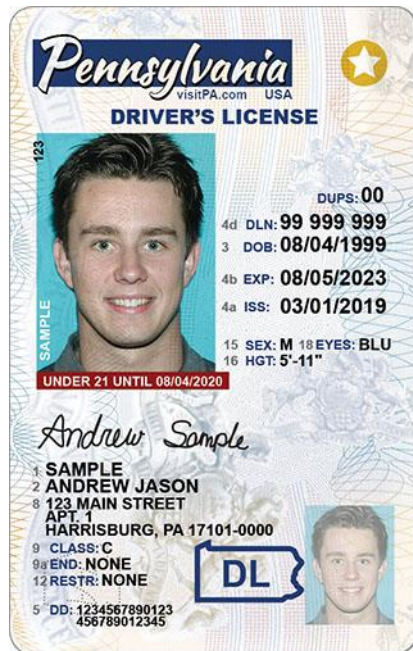

# Comparison of Valid PA Cards

Eventually there will be just two types of ID – cards that are compliant with REAL ID standards and cards that are not REAL ID-compliant. However, for a period of time, there will be four forms of valid Pennsylvania identification cards:

1. REAL ID-compliant
2. Non-REAL ID
3. 2017 design – valid through 2023
4. Pre-2017 design – valid through 2021

# Comparison of Under 21 PA Cards

1

2

3

4

For a period of time, there will also be four valid under 21 identification cards:

1. REAL ID-compliant
2. Non-REAL ID
3. 2017 design – valid through 2023
4. Pre-2017 design – valid through 2021