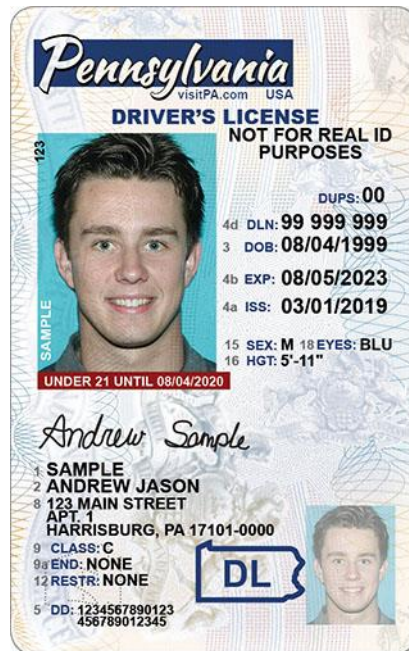

# Comparison of Valid PA Cards

Eventually there will be just two types of ID – cards that are compliant with REAL ID standards and cards that are not REAL ID-compliant. However, for a period of time, there will be four forms of valid Pennsylvania identification cards:

1. REAL ID-compliant
2. Non-REAL ID
3. 2017 design – valid through 2023
4. Pre-2017 design – valid through 2021

# Comparison of Under 21 PA Cards

1

2

3

4

For a period of time, there will also be four valid under 21 identification cards:

1. REAL ID-compliant
2. Non-REAL ID
3. 2017 design – valid through 2023
4. Pre-2017 design – valid through 2021