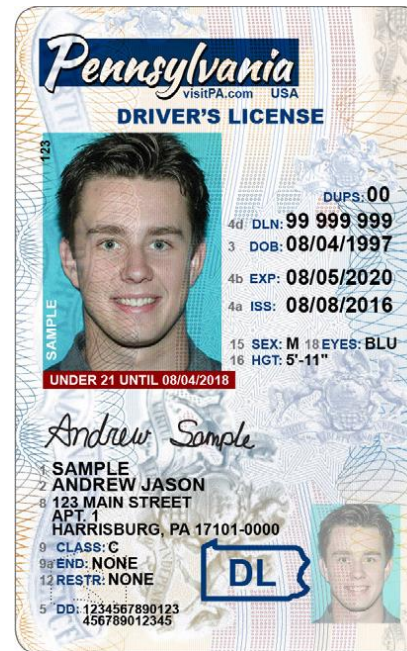

# Comparison of Valid PA Cards

Eventually there will be just two types of ID – cards that are compliant with REAL ID standards and cards that are not REAL ID-compliant. However, for a period of time, there will be four forms of valid Pennsylvania identification cards:

1. REAL ID-compliant
2. Non-REAL ID
3. 2017 design – valid through 2023
4. Pre-2017 design – valid through 2021

# Comparison of Under 21 PA Cards

1

2

3

4

For a period of time, there will also be four valid under 21 identification cards:

1. REAL ID-compliant
2. Non-REAL ID
3. 2017 design – valid through 2023
4. Pre-2017 design – valid through 2021