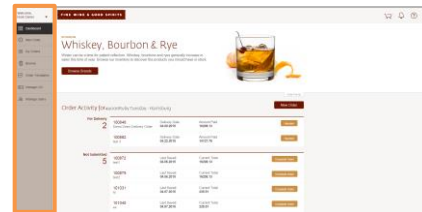

LOOP 2.9 | Licensee Dashboard

Log into LOOP and you arrive at the **Dashboard**. You will start here each time you sign into **LOOP**.

Examine the left side of the page. This is where you will find your primary means for navigating the site.

Look at the very top of the **Dashboard**. Here you will see your name displayed with a small triangle to the right. Clicking on the triangle will give you the option to navigate to the **My Profile** page or to logout of the site.

Confirm your LID/LIDs are displayed by default beneath the banner at the top of the screen. If you have more than one LID registered, you need to select the LID you want to use in each session.

Open Orders for [76879 SouthPaw B&G](#)